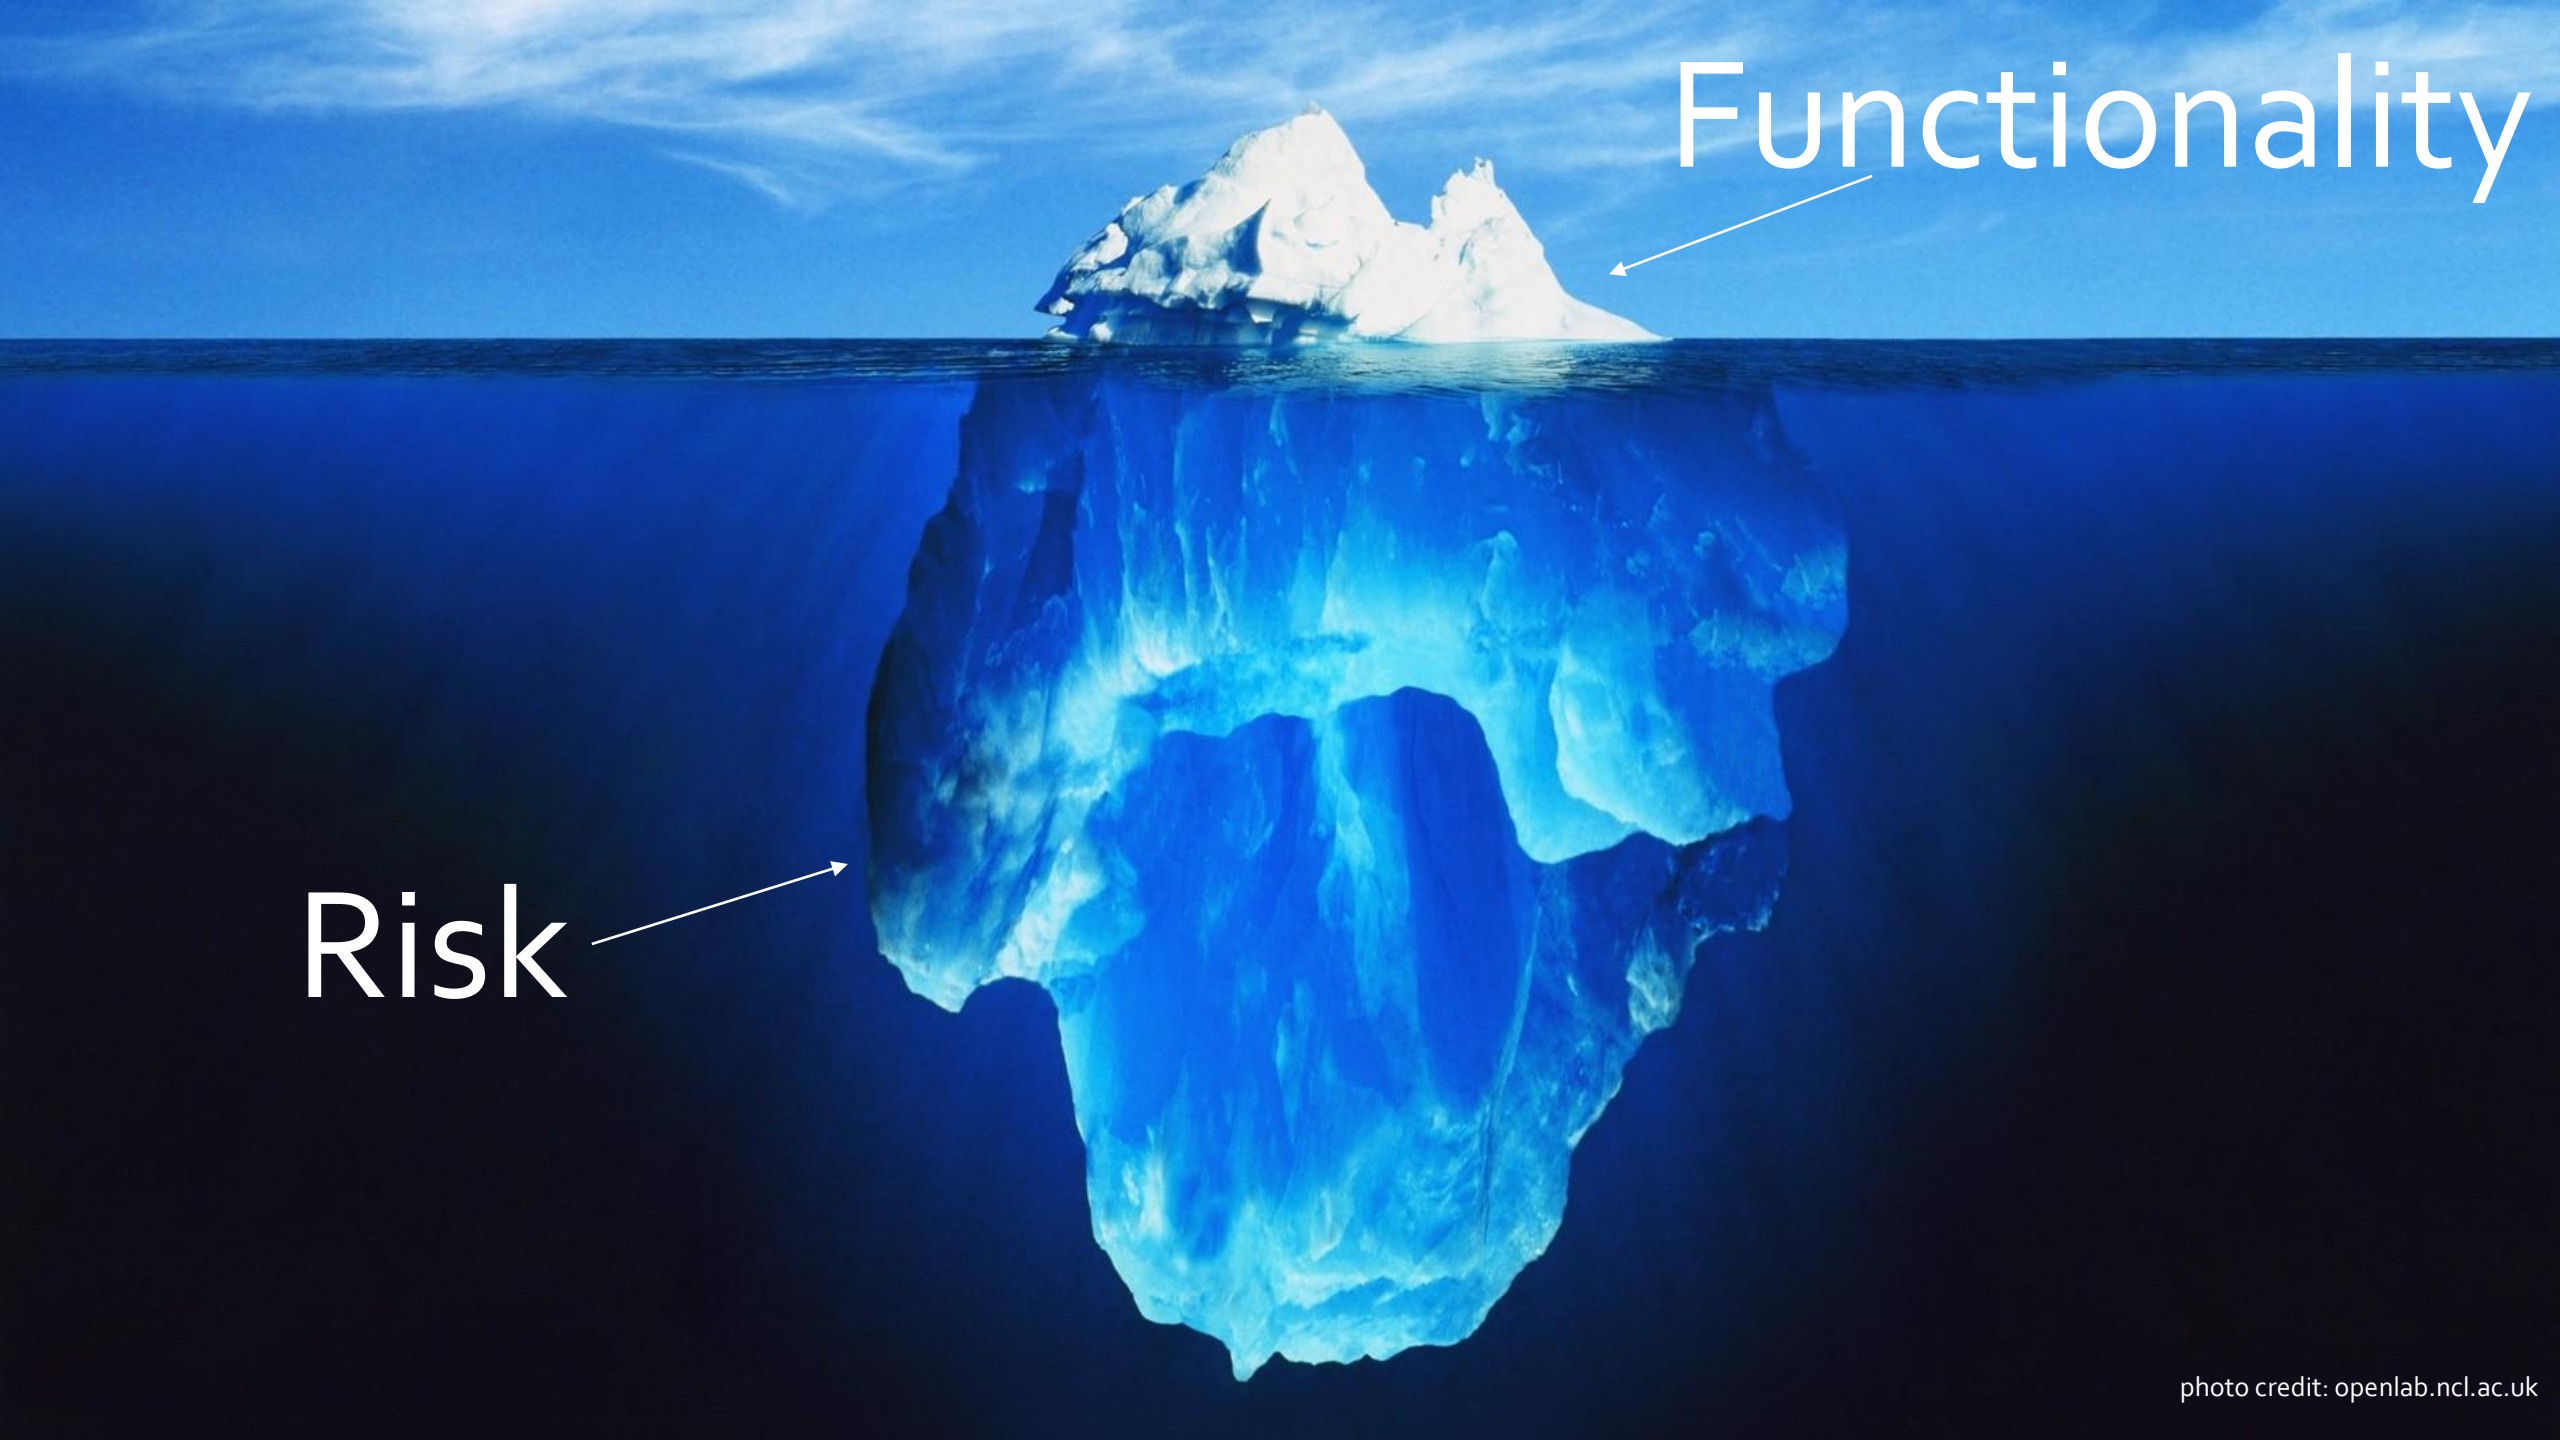

Functionality

Risk